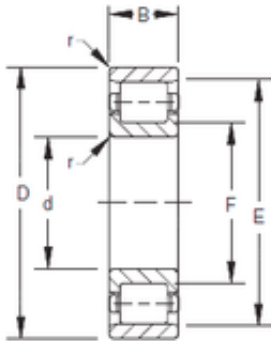

## 190 mm x 340 mm x 114,3 mm Timken 190RU92 Cylindrical Roller Bearing

Bearing No. 190RU92

Bore Diameter	190 mm
Outer Diameter	312 mm
d	190 mm
F	217 mm
D	340 mm
E	312 mm
B	114,3 mm
C	114,3 mm
r max	3 mm

190RU92 Bearing 2D drawings and 3D CAD models